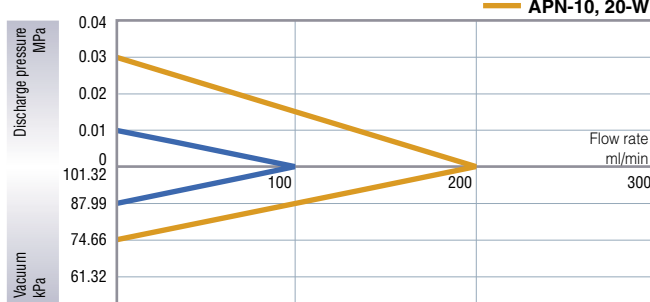

Note: Special order on APN-05, 10 & 20.

• Pump identification

APN - 10 G D2 - W 02

1 2 3 4 5 6

1 Series symbol	4 Motor D2: DC24V
2 Model 05, 10, 20, 30, 60	5 Gas-liquid transfer type
3 Bracket shape No symbol: Without base G: With base	6 Special version

• Specification

Model	Gas			Gas-liquid Max. vacuum (kPa)	Connection size IN/OUT	Motor				Mass (kg)
	Max. flow (L/min)	Max. capacity (L/min)	Max. discharge pressure (MPa)			Output (W)	Power consumption (W)	Rated current (A)	Rated voltage (V)	
APN-05-W	0.1	0.05	0.01	87.99	Hose 4.5mm dia.	2.5	4.8	0.2	DC24	0.11
APN-10-W	0.2	0.1	0.03	74.66						
APN-20-W		0.2			0.08	47.99	Hose 5.5mm dia.	5.8	11.5	0.48
APN-30-W	0.3									
APN-60-W	0.6									

Note: Discharge side pressure should be less than specification.

- Handling gas temp. 5 - 40°C
- Handling liquid temp. 10 - 40°C

• Performance curves (When handling gas)

Note: Above performance shows when handling gas.
When handling gas and liquid mixture, please contact us for pump performance.