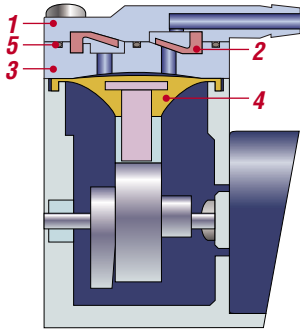

APN-05-W (Actual size)

APN-30/60-W

APN-20-W

APN-05/10-W

• Construction and materials

Model	APN-05, 10, 20, 30, 60-W
1 Pump head	GFRPP
2 Valve	FKM, Perfluoro® ^{Note}
3 Valve seat	GFRPP
4 Diaphragm	FKM, PTFE/EPDM ^{Note}
5 Gasket	FKM, Perfluoro® ^{Note}

• Specification

Model	Gas			Gas-liquid Max. vacuum (kPa)	Connection size IN/OUT	Motor				Mass (kg)
	Max. flow (L/min)	Max. capacity (L/min)	Max. discharge pressure (MPa)			Output (W)	Power consumption (W)	Rated current (A)	Rated voltage (V)	
APN-05-W	0.1	0.05	0.01	87.99	Hose 4.5mm dia.	2.5	4.8	0.2	DC24	0.11
APN-10-W	0.2	0.1	0.03	74.66						
APN-20-W		0.2			0.08	47.99	Hose 5.5mm dia.	5.8	11.5	0.48
APN-30-W	0.3									
APN-60-W	0.6									