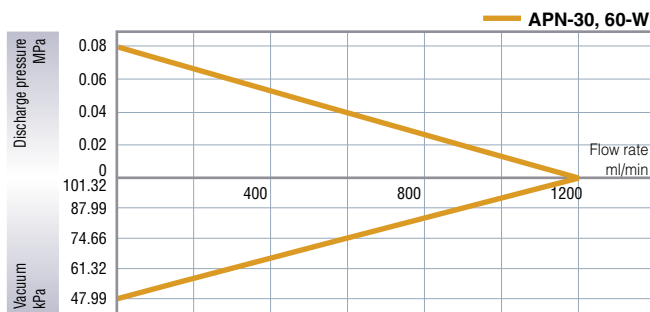

Note: Special order on APN-05, 10 & 20.

• Pump identification

APN - 10 G D2 - W 02

1 2 3 4 5 6

1 Series symbol	4 Motor D2: DC24V
2 Model 05, 10, 20, 30, 60	5 Gas-liquid transfer type
3 Bracket shape No symbol: Without base G: With base	6 Special version

• Specification

Model	Gas			Gas-liquid Max. vacuum (kPa)	Connection size IN/OUT	Motor				Mass (kg)
	Max. flow (L/min)	Max. capacity (L/min)	Max. discharge pressure (MPa)			Output (W)	Power consumption (W)	Rated current (A)	Rated voltage (V)	
APN-05-W	0.1	0.05	0.01	87.99	Hose 4.5mm dia.	2.5	4.8	0.2	DC24	0.11
APN-10-W	0.2	0.1	0.03	74.66						
APN-20-W		0.2			0.08	47.99	Hose 5.5mm dia.	5.8	11.5	0.48
APN-30-W	0.3									
APN-60-W	0.6									

Note: Discharge side pressure should be less than specification.

- Handling gas temp. 5 - 40°C
- Handling liquid temp. 10 - 40°C

• Performance curves (When handling gas)

Note: Above performance shows when handling gas.
When handling gas and liquid mixture, please contact us for pump performance.