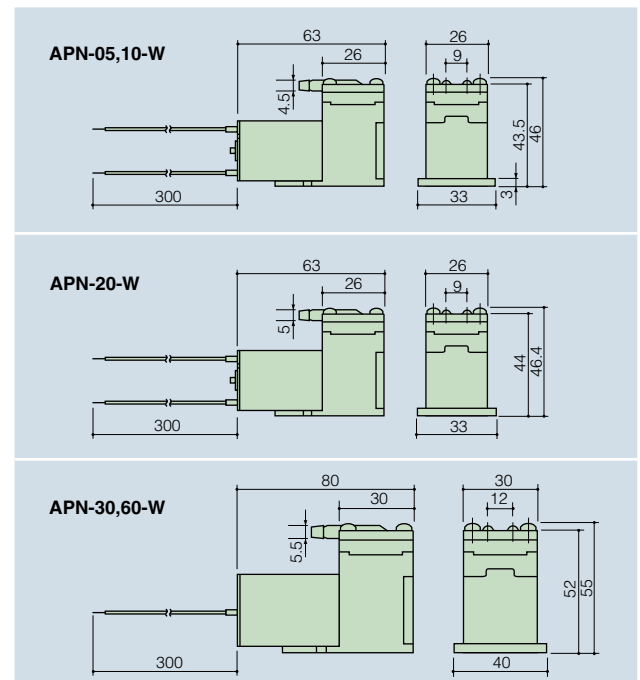

• Construction and materials

www.iwakupumps.jp

IWAKI CO., LTD. 6-6 Kanda-Sudacho 2-chome Chiyoda-ku Tokyo 101-8558 Japan TEL : (81)3 3254 2935 FAX : 3 3252 8892

EUROPE / U.S.A.

European office: **IWAKI Europe GmbH**
Austria : **IWAKI (Austria) GmbH**
Belgium : **IWAKI Belgium N.V.**
Denmark : **IWAKI Nordic A/S**
Finland : **IWAKI Suomi Oy**
France : **IWAKI France S.A.**
Germany : **IWAKI Europe GmbH**
Holland : **IWAKI Holland B.V.**
Italy : **IWAKI Italia S.R.L.**
Norway : **IWAKI Norge AS**
Spain : **IWAKI Iberica Pumps, S.A.**
Sweden : **IWAKI Sverige AB**
Switzerland : **IWAKI (Schweiz) AG**
U.K. : **IWAKI Pumps (UK) Ltd.**
U.S.A. : **IWAKI America Inc.**

TEL: (49)2154 9254 0 FAX: 2154 9254 48
TEL: (41)26 674 93 00 FAX: 26 674 93 02
TEL: (32)13 67 02 00 FAX: 13 67 20 30
TEL: (45)48 24 2345 FAX: 48 24 2346
TEL: (358)9 2745810 FAX: 9 2742715
TEL: (33)1 69 63 33 70 FAX: 1 64 49 92 73
TEL: (49)2154 9254 50 FAX: 2154 9254 55
TEL: (31)297 241121 FAX: 297 273902
TEL: (39)02 990 3931 FAX: 02 990 42888
TEL: (47)66 81 16 60 FAX: 66 81 16 61
TEL: (34)943 630030 FAX: 943 628799
TEL: (46)8 511 72900 FAX: 8 511 72922
TEL: (41)26 674 93 00 FAX: 26 674 93 02
TEL: (44)1743 231363 FAX: 1743 366507
TEL: (1)508 429 1440 FAX: 508 429 1386

ASIA / OCEANIA

Australia : **IWAKI Pumps Australia Pty Ltd.** TEL: (61)2 9899 2411 FAX : 2 9899 2421
China : **IWAKI Pumps Co., Ltd.** TEL: (852)2607 1168 FAX: 2607 1000
Hong Kong : **IWAKI Pumps (Shanghai) Co., Ltd.** TEL: (86)21 6272 7502 FAX: 21 6272 6929
Shanghai : **IWAKI Pumps Co., Ltd. (Beijing office)** TEL: (86)10 6442 7713 FAX: 10 6442 7712
Beijing : **GFTZ IWAKI Engineering & Trading Co., Ltd.** TEL: (86)20 8435 0603 FAX: 20 8435 9181
Guangzhou : **IWAKI Singapore (Indonesia Branch)** TEL: (62)21 6906606 FAX: 21 6906612
Indonesia : **IWAKI Korea Co., Ltd.** TEL: (82)2 2630 4800 FAX: 2 2630 4801
Korea : **IWAKIm Sdn. Bhd.** TEL: (60)3 7803 8807 FAX: 3 7803 4800
Malaysia : **IWAKI Chemical Pumps Philippines, Inc.** TEL: (63)2 888 0245 FAX: 2 843 3096
Philippines : **IWAKI Singapore Pte Ltd.** TEL: (65)6316 2028 FAX: 6316 3221
Singapore : **IWAKI Pumps Taiwan Co., Ltd.** TEL: (886)2 8227 6900 FAX: 2 8227 6818
Taiwan : **IWAKI (Thailand) Co., Ltd.** TEL: (66)2 322 2471 FAX: 2 322 2477
Thailand : **IWAKI Pumps Vietnam Joint Venture Co., Ltd.** TEL: (84)613 933456 FAX: 613 933399
Vietnam : ( )Country codes

Caution for safety use: Before use of pump, read instruction manual carefully to use the product correctly.
Actual pumps may differ from the photos. Specifications and dimensions are subject to change without prior notice. For further details please contact us.